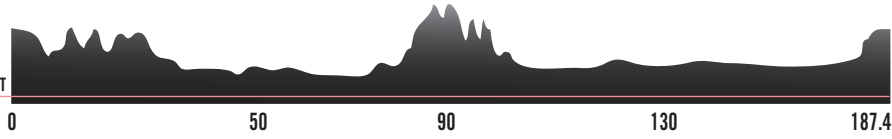

MISSISSIPPI DELTA

MEMPHIS, TN 187.4 MILES

Rapha

450 FT

100 FT

ROAD	DIST.
★ Barksdale Restaurant 237 S Cooper St, Memphis, TN	0 mi
Ⓡ Turn right at S Cooper St	0.02
Continue onto S Cooper St	1.01
Ⓛ Turn left to stay on Walker Ave	1.02
Ⓛ Turn left at Southern Ave	1.15
Ⓡ Slight right at Southern Ave	2.32
Ⓡ Turn right at Florida St	5.19
Ⓡ Slight right to stay on Florida St	7.52
Ⓛ Turn left at Kansas St	7.56
Continue onto Kansas St	8
Ⓡ Turn right at W Peebles Rd	8.7
Continue onto Weaver Rd	9.92
Continue onto MS-301 S	15.35
Ⓡ Turn right at Pratt Rd	32.23
Continue onto Arkabutla Dam Rd	35.35
Ⓛ Turn left at MS-3 S	37.88
Continue straight to stay on Prichard Rd	50.97
Ⓛ Turn left at Old U.S. 61 N	51.3
Ⓡ Turn right at Old Moon Landing Rd/Old U.S. 61 N	51.33
Ⓛ Turn left at Mockingbird St	51.86
Ⓡ Turn right at Beat Line Rd/Old U.S. 61 N	52.43
Continue onto S Front Ave	69.69
Ⓡ Turn right at Moon Lake Rd	70.08
Continue onto Lula Moon Lake Rd	70.11
Ⓡ Turn right at US-49 N	70.92
Ⓡ Turn right at Biscoe St/US-49 BUS N	78.3
Ⓡ Turn right at Perry St	80.42
Ⓡ Turn right at Franklin St	80.49
Ⓡ Turn right at Miller St	80.64
Ⓛ Turn left at Holly St	80.67
Continue onto Holly St	81.7
Continue onto Sterling Rd	82.8
Ⓡ Turn right at Phillips Road 217/Storm Creek Rd	85.79
Continue onto Lee Road 217	90.67
Ⓡ Turn right at Lee Road 221	92.9
Ⓛ Slight left at Lee Road 239	96.62
Ⓡ Turn right at Lee Road 223	96.65
Ⓡ Turn right to stay on Lee Road 223	97.53
Ⓡ Turn right at Lee Road 239	98.15
Ⓛ Turn left at Lee Road 225	98.77
Ⓛ Slight left at Lee Road 225	99.1
Ⓛ Turn left at Martin Luther King Dr	102.97
Ⓛ Turn left at N Alabama St	105.56
Ⓡ Turn right at Hwy 131 E/State Highway 131	106.85
Ⓛ Turn left to stay on Hwy 131 E/State Highway 131	117.59

Ⓛ Slight left at Lee Road 623	127.28
Ⓛ Turn left to stay on Lee Road 623	128.27
Continue onto AR-147 N/Bruins Rd	140.03
Ⓡ Turn right at AR-131 N/Horseshoe Cir	144.47
Ⓛ Slight left toward AR-131 N/Horseshoe Cir	148.44
Ⓡ Slight right at AR-131 N/Horseshoe Cir	148.53
Ⓛ Slight left to stay on AR-131 N	152.64
Ⓡ Slight right to stay on AR-131 N	152.97
Ⓡ Slight right at AR-147 N	153.27
Ⓡ Turn right to stay on Caldwell Rd/Co Road 18 Continue to follow Co Road 18	166.44

Ⓡ Turn right at Co Road 16/Waverly Rd	168.07
Ⓡ Turn right at 10 Mile Bayou	170.89
Continue onto S Airport Rd	171.07
Ⓛ Turn left at W Broadway Ave	172.72
Delaware St turns right and becomes Metal Museum Dr	181.88
Ⓡ Turn right at Riverside Blvd	182.24
Ⓛ Slight left to stay on Riverside Blvd	182.41
Continue onto W McLemore Ave	182.54
Ⓡ Slight right at Southern Ave	186.08
Ⓡ Turn right at S Cooper St	187.26
END Barksdale Restaurant 237 S Cooper St, Memphis, TN	187.39