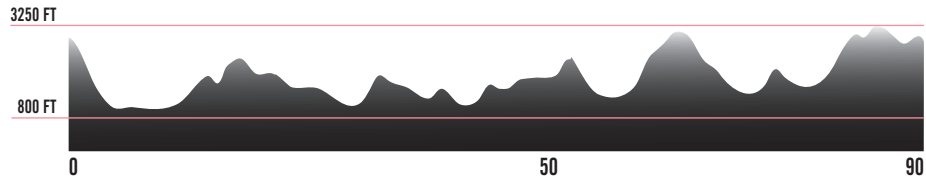

LOST RIVER BARN

Mathias, WV 90 MILES

Rapha

MI.	ROAD
★	LOST RIVER BARN 9580 Howards Lick Road - Mathias, WV
0.28	Straight on Howards Lick-Lost River State Park Road
Ⓡ 5.27	Right at S Fork Rd
Ⓡ 8.86	Right at Old Route 55/Winchester Ave
Ⓡ 9.41	Right to stay on Old Route 55/Winchester Ave
Ⓡ 11.26	Right at Dover-Fort Run - Stay to left when road forks
Ⓡ 16.25	Right at Old Route 55
Ⓛ 18.13	Left at N River Rd
20.96	Stay on N River Rd
Ⓡ 23.82	Right to stay on N River Rd
Ⓡ 27.01	Right at County Hwy-53
Ⓡ 30.13	Right at Ford Hill Rd/WV-29
Ⓛ 31.46	Left at Sauerkraut Rd Go right when road comes to tee
Ⓛ 38.81	Left at Old Route 55
Ⓡ 41.81	Right at Trout Run Cut Off Rd/WV-259/WV-55
Ⓛ 41.92	Left at Trout Run Cut Off Rd
Ⓡ 43.45	Right at HC 63/Trout Run Rd
54.72	Continue on Wolf Gap Rd
Ⓡ 58.04	Right at Liberty Furnace Rd
Ⓡ 60.56	Right at Cold Spring Rd/VA-691 Continue to follow Cold Spring Rd
Ⓛ 62.1	Left at Judge Rye Rd/VA-691
64.54	Continue on Judge Rye Rd/VA-691
64.99	Continue on VA-691
66.98	Continue on WV-59
Ⓡ 68.36	Right Mill Gap-Orkney Spring - rd splits stay right follow signs to Lost river
Ⓛ 70.57	Left at County Rte-16/Mill Gap Rd/Mill Gap-Thorny Btm/Settlers Valley Way
Ⓡ 73.2	Right at State Rd 259/WV-259
Ⓛ 74.48	Left at Big Ridge Rd
75.91	Stay on Big Ridge Rd
Ⓛ 78.33	Left at Parker Hollow
Ⓡ 81.25	Right at Helmick Rock
Ⓛ 85.45	Left on Howards Lick-Lost River State Park Road
Ⓛ 86.9	Left back on to Howards Lick State Park road. It is 2 MI. back to barn.
90	END: Lost River Barn