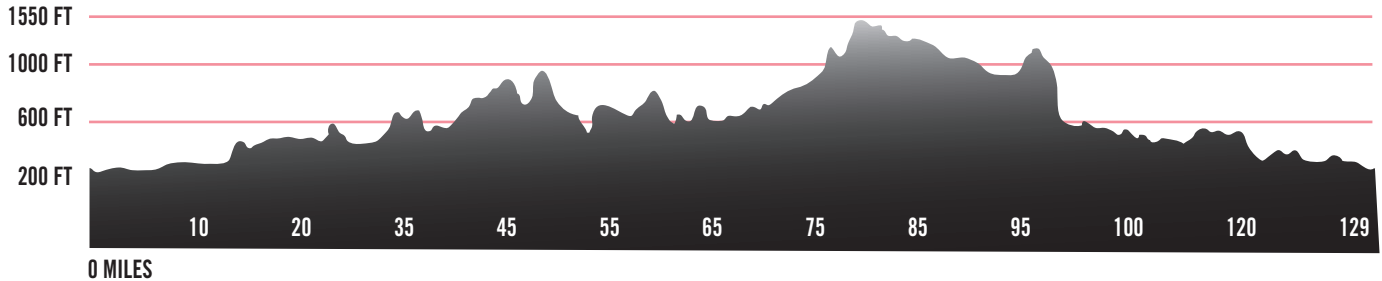

# BAXTER

129.83 MILES 4167 FT

*Rapha.*

THE  
RAPHA  
CONTINENTAL  
2008

ROAD	DIST.	COMMENTS/SENSATIONS
START: Medway, Maine	0	
Head northwest on ME-157 toward Grindstone Rd/ME-11	0.16	
Turn left at Grindstone Rd/ME-11	0.17	
Head north on Grindstone Rd/ME-11	0.69	
Turn left at ME-11/ME-158	25.26	
Continue to follow ME-11	28.91	
Turn left at ME-159/RR 1	34.63	
Continue on Grand Lake Rd	44.34	
Turn left at Lily Bay Rd	85.09	
Head southeast on Lily Bay Rd toward Baxter State Park	85.77	
Slight left to stay on Lily Bay Rd	98.88	
Turn right at Baxter Park Rd	101.47	
Turn right at Greenville-Millinocket Rd	105.72	
Slight left at Greenville-Millinocket Rd	106.12	
Continue on Golden Rd	107.58	
Turn left at Deep Cove Rd	110.97	
Turn right at Millinocket Rd	111.06	
Turn right at Katahdin Ave	118.87	
Turn left at Central St/ME-11/ME-157	119.06	
END: Medway, Maine	129.63	